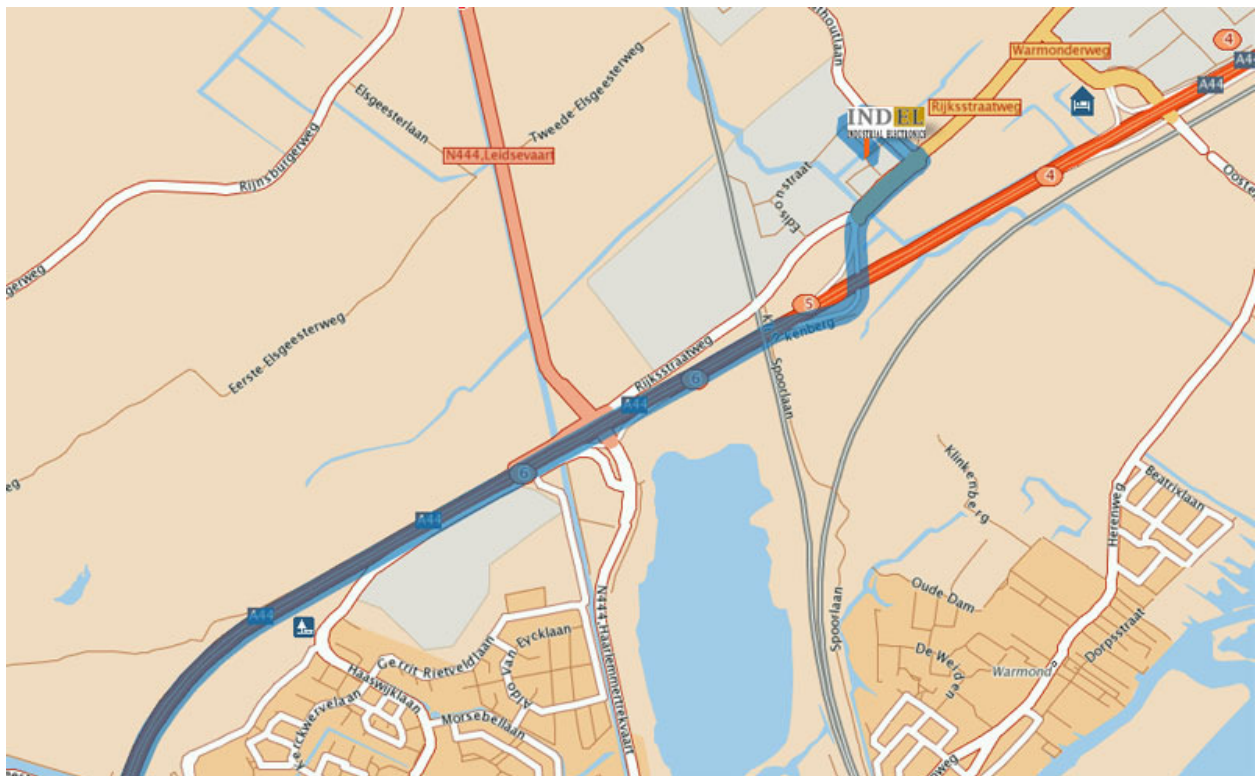

From Rotterdam:

1. Take the A13: direction Den Haag and Amsterdam.
2. When you are at the highway-crossing, take the A12: direction Den Haag centrum.
3. Drive all the way to the crossing with the traffic-lights.
4. Turn right: direction Leiden / Wassenaar.
5. Drive all the way straight on and you will enter the A44 direction Amsterdam.
6. Drive all the way straight on until you reach the turnoff no. 5 Sassenheim / Voorhout / Oosthout.
7. Take this turnoff and drive on to the roundabout.
8. Take the roundabout 3 quarters: direction Voorhout / Oosthout.
9. Take the first street left and then left again.
10. You are now on the Wattstraat and you should be able to find no. 50.

Post-address

Bedrijventerrein Sassenheim-Zuid
Wattstraat 50
2171 TR Sassenheim
The Netherlands
Email: info@indel.com
Telephone: 0031 (0)252 214849
Fax: 0031 (0)252 218764

From Amsterdam:

1. From Amsterdam-Schiphol take direction Den Haag (A4)
2. Drive all the way until the road splits A4/A44.
3. Take the A44 direction Den Haag Centrum.
4. Drive straight on until you see the turnoff Warmond – Sassenheim.
5. Take this turnoff and, after this highway-exit, turn left.
6. Drive on to the traffic-lights.
7. Turn left at the traffic lights and drive on to the roundabout.
8. Take the roundabout one quarter: direction Voorhout / Oosthout.
9. Take the first street left and then left again.
10. You are now on the Wattstraat and you should be able to find no. 50